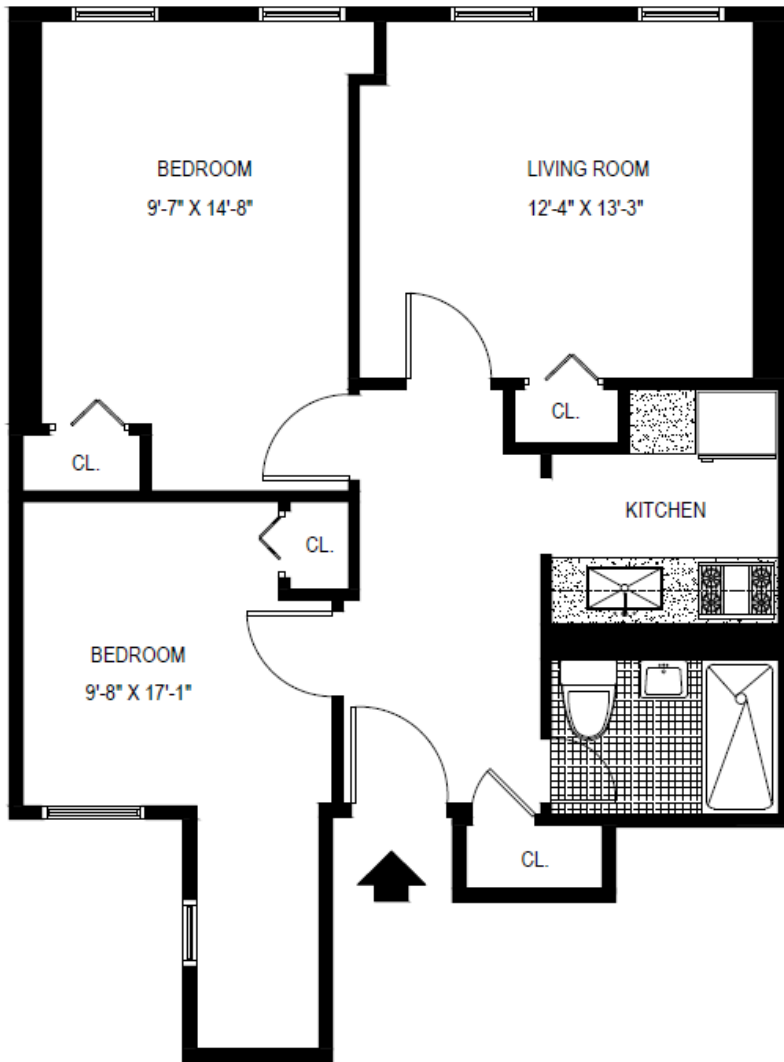

Mount Sinai

For further information email housing@mountsinai.org

Real Estate Division
1249 Park Avenue, 1st Floor
New York, NY 10029
Tel: (212) 659-9630
Fax: (212) 831-3093

ADDRESS:	1411 MADISON AVENUE, NEW YORK, NY
LOCATION:	Madison Avenue between E 97th and E 98th Streets
YEAR BUILT:	Between 1896 & 1911
NUMBER OF STORIES:	5
UNIT TYPES: (subject to availability)	2 Bedroom
TYPE OF BUILDING:	Non Doorman/Walk-up
LAUNDRY:	None
PLAYGROUND:	None
PARKING GARAGE:	None
ACCESSIBILITY:	Subway access to #6 train. MTA bus service along main avenues and thoroughfares.

ADDRESS: 1411 MADISON AVENUE, NEW YORK, NY 10029

E, W LINES
2 BEDROOMS
AREA: 636 Sq. Ft.