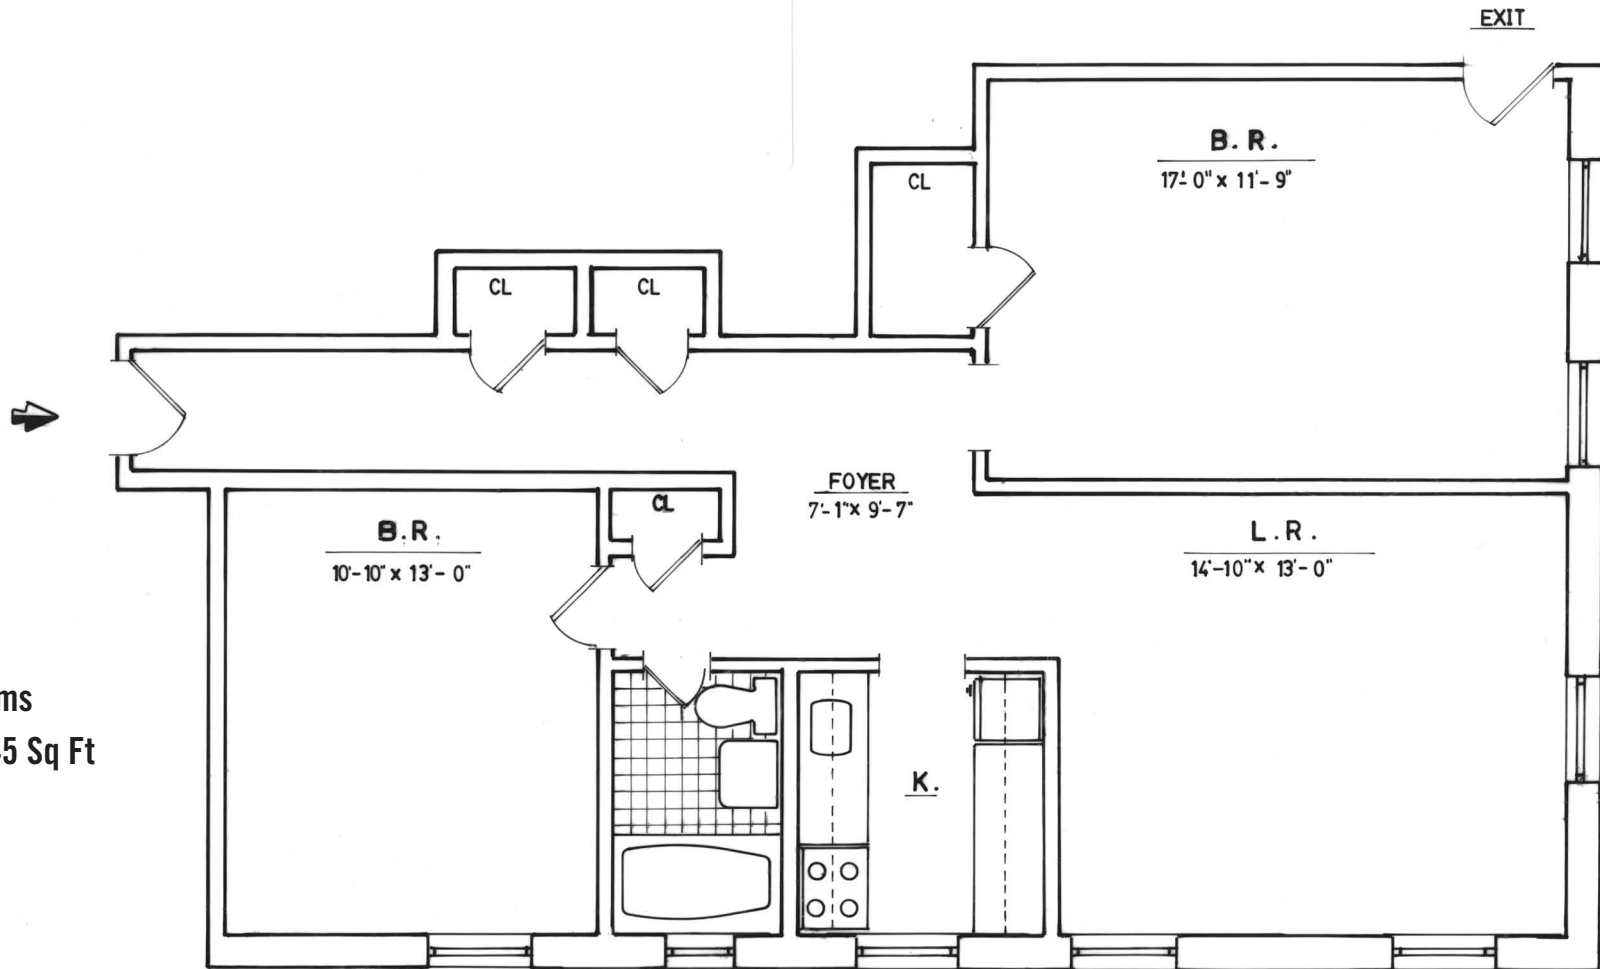

Mount Sinai

Real Estate Division

For further information please e-mail
housing@mountsinai.org

Address: 1391 Madison Avenue, New York, NY 10029

Location:	Located on the eastern side of Madison Avenue between East 97 th and East 98 th Street
Year Built:	1920
Number of Stories:	6
Number of Units:	43
Unit Types:	5 Studio 18 One Bedroom 19 Two Bedrooms 1 Three Bedrooms
Type of Building:	Non-Doorman / Elevator
Apartments:	The kitchen has tile floors and appliances include refrigerator and gas stove. Bathrooms contain a toilet, bathtub/shower, vanity and sink.
Laundry:	Located in building; 4 washers and 4 dryers
Playground:	None
Parking Garage:	None

Mount Sinai

Real Estate Division

Address: 1391 Madison Avenue, New York, NY 10029

B Line
1 Bedrooms
Area – 739 Sq Ft

All dimensions are approximate and individual floor plans may vary.

Mount Sinai

Real Estate Division

Address: 1391 Madison Avenue, New York, NY 10029

D Line
2 Bedrooms
Area – 745 Sq Ft

All dimensions are approximate and individual floor plans may vary.