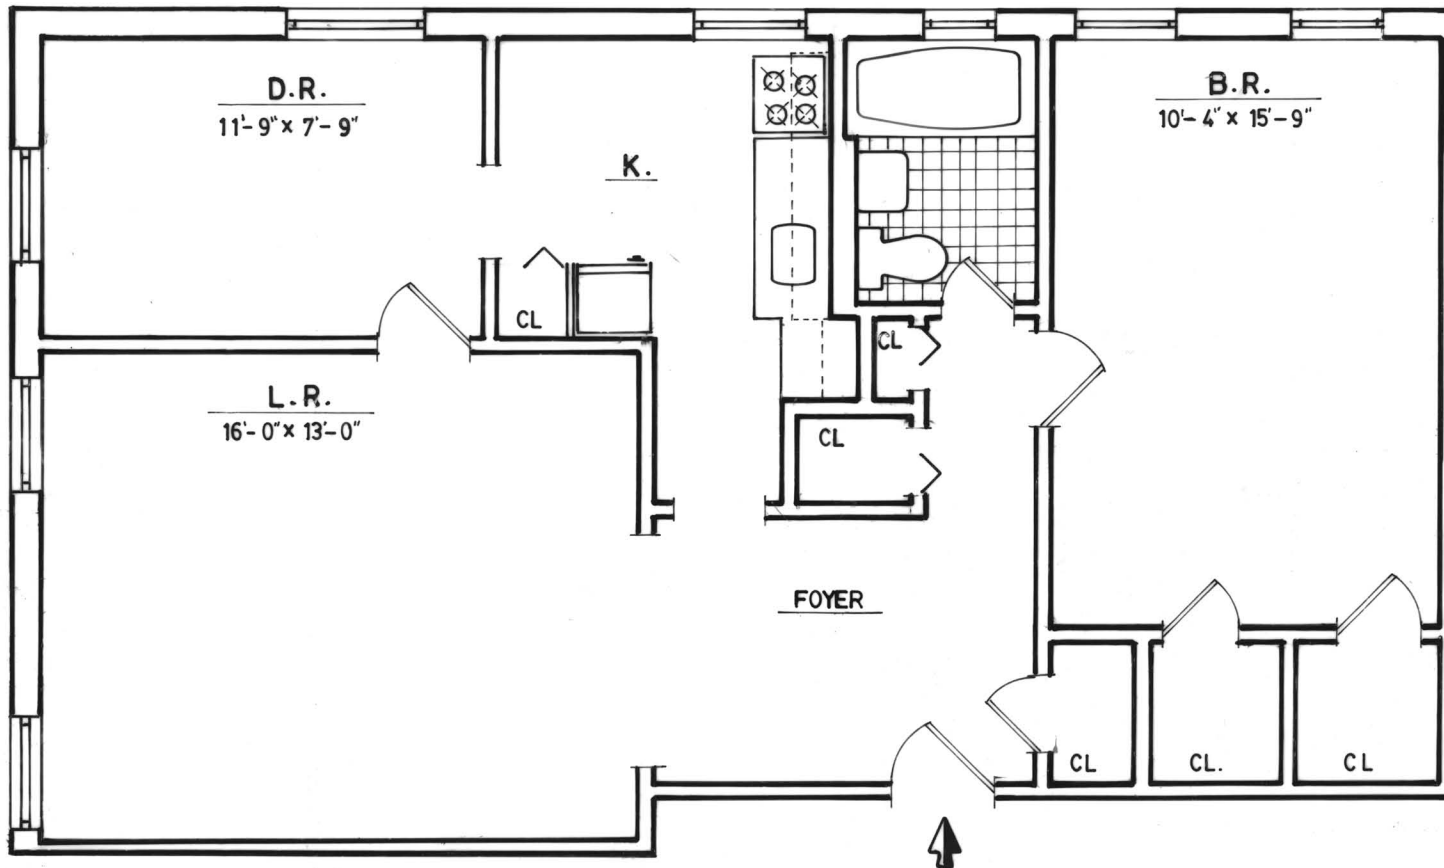

Mount Sinai

Real Estate Division

For further information please e-mail
housing@mountsinai.org

Address: 1391 Madison Avenue, New York, NY 10029

Location:	Located on the eastern side of Madison Avenue between East 97 th and East 98 th Street
Year Built:	1920
Number of Stories:	6
Number of Units:	43
Unit Types:	5 Studio 18 One Bedroom 19 Two Bedrooms 1 Three Bedrooms
Type of Building:	Non-Doorman / Elevator
Apartments:	The kitchen has tile floors and appliances include refrigerator and gas stove. Bathrooms contain a toilet, bathtub/shower, vanity and sink.
Laundry:	Located in building; 4 washers and 4 dryers
Playground:	None
Parking Garage:	None

Mount Sinai

Real Estate Division

Address: 1391 Madison Avenue, New York, NY 10029

B Line
1 Bedrooms
Area – 739 Sq Ft

All dimensions are approximate and individual floor plans may vary.

Mount Sinai

Real Estate Division

Address: 1391 Madison Avenue, New York, NY 10029

D Line
2 Bedrooms
Area – 745 Sq Ft

All dimensions are approximate and individual floor plans may vary.