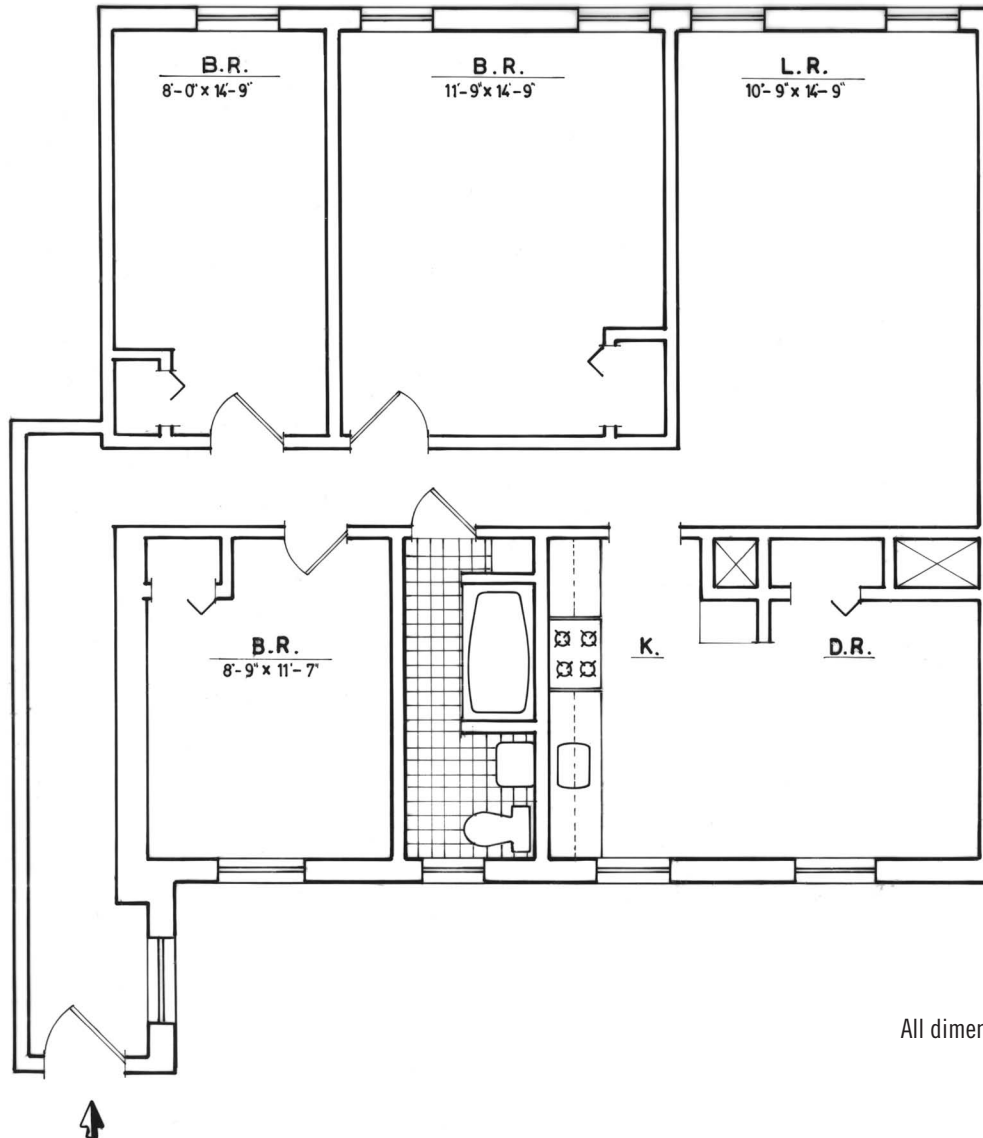

Laundry: Located in building; 3 washers and 2 dryers

Playground: None

Parking Garage: None

Mount Sinai

Real Estate Division

Address: 51 East 97th Street, New York, NY 10029

D Line
2 Bedrooms
Area – 533 Sq Ft

All dimensions are approximate and individual floor plans may vary.

Mount Sinai

Real Estate Division

Address: 51 East 97th Street, New York, NY 10029

F Line
3 Bedrooms
Area – 924 Sq Ft

All dimensions are approximate and individual floor plans may vary.