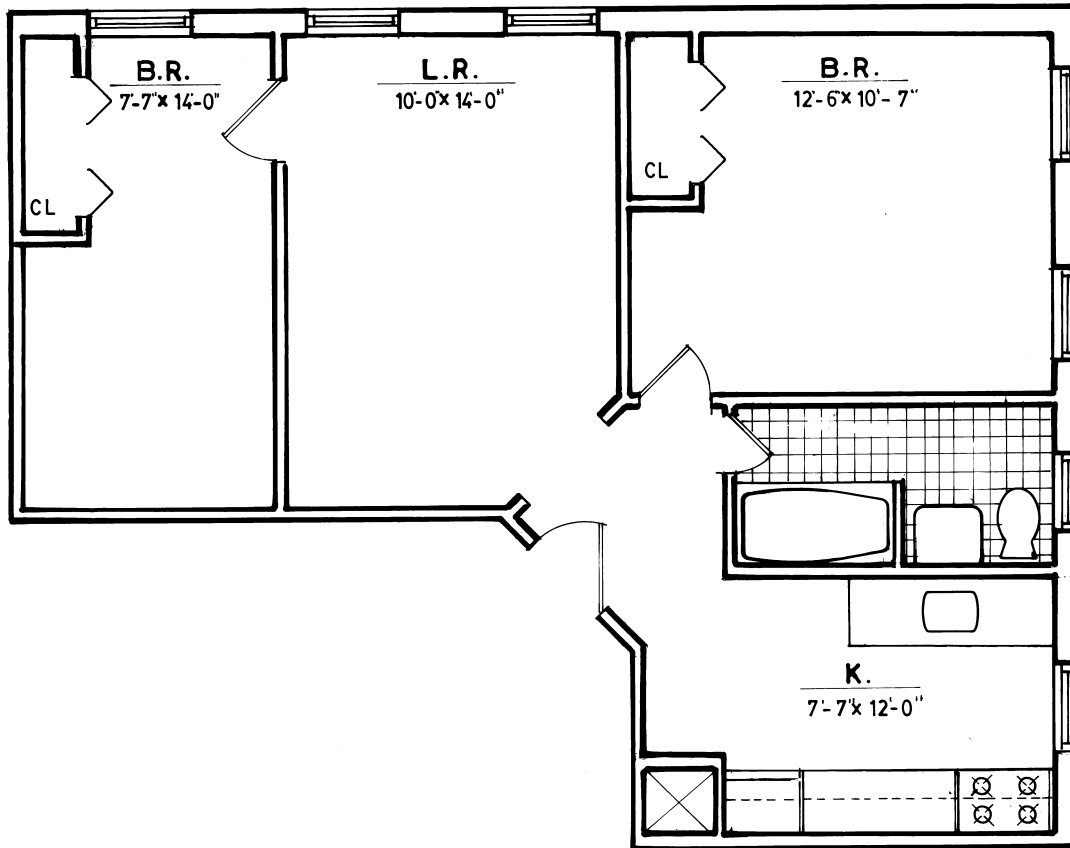

Year Built: 1920

Number of Stories: 6

Number of Units: 32

Unit Types:
1 One Bedroom
5 Two Bedrooms
21 Three Bedrooms
4 Four Bedrooms

Type of Building: Non-Doorman / Elevator

Apartments: The kitchen has tile floors and appliances include refrigerator and gas stove. Bathrooms contain a toilet, bathtub/shower, vanity and sink.

Laundry: Located in building; 3 washers and 2 dryers

Playground: None

Parking Garage: None

Mount Sinai

Real Estate Division

Address: 51 East 97th Street, New York, NY 10029

D Line
2 Bedrooms
Area – 533 Sq Ft

All dimensions are approximate and individual floor plans may vary.

Mount Sinai

Real Estate Division

Address: 51 East 97th Street, New York, NY 10029

F Line
3 Bedrooms
Area – 924 Sq Ft

All dimensions are approximate and individual floor plans may vary.