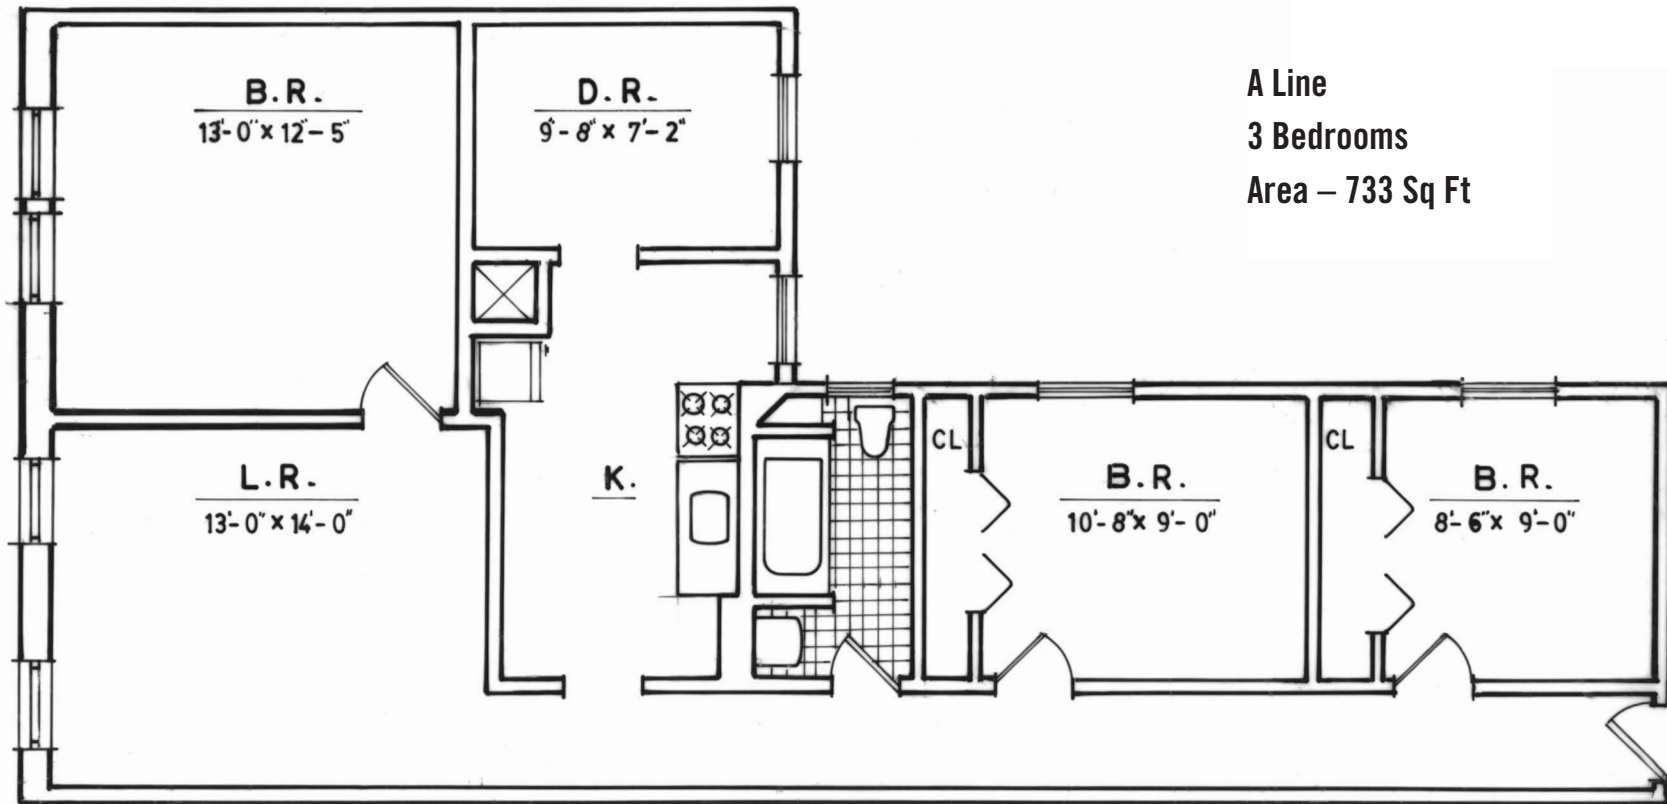

## Real Estate Division

Address: 57-59 East 96<sup>th</sup> Street, New York, NY 10029

**D Line**  
**2 Bedrooms**  
**Area – 562 Sq Ft**

All dimensions are approximate and individual floor plans may vary.

## Real Estate Division

Address: 57-59 East 96<sup>th</sup> Street, New York, NY 10029

A Line  
3 Bedrooms  
Area – 733 Sq Ft

All dimensions are approximate and individual floor plans may vary.