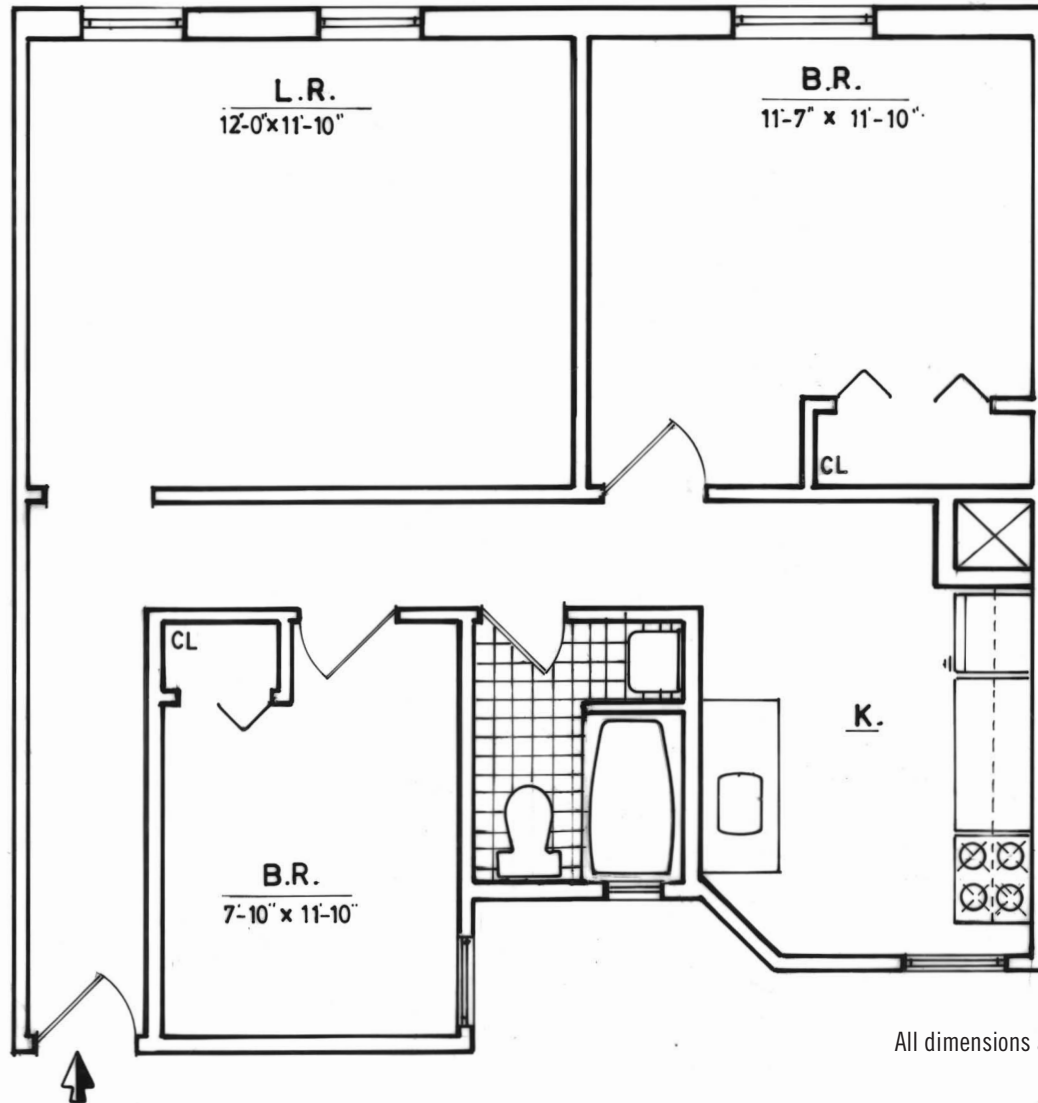

## Real Estate Division

For further information please e-mail  
[housing@mountsinai.org](mailto:housing@mountsinai.org)

**Address:** 57-59 East 96<sup>th</sup> Street, New York, NY 10029

<b>Location:</b>	Located on East 96 <sup>th</sup> Street between Madison and Park Avenues
<b>Year Built:</b>	1920
<b>Number of Stories:</b>	6
<b>Number of Units:</b>	22
<b>Unit Types:</b>	11 Two Bedrooms 11 Three Bedrooms
<b>Type of Building:</b>	Non-Doorman / Elevator
<b>Apartments:</b>	The kitchen has tile floors and appliances include refrigerator and gas stove. Bathrooms contain a toilet, bathtub/shower, vanity and sink.
<b>Laundry:</b>	Tenants have access to the laundry room located in the basement of 53-55 East 96th Street.
<b>Playground:</b>	None
<b>Parking Garage:</b>	None

# Mount Sinai

## Real Estate Division

Address: 57-59 East 96<sup>th</sup> Street, New York, NY 10029

**D Line**  
**2 Bedrooms**  
**Area – 562 Sq Ft**

All dimensions are approximate and individual floor plans may vary.