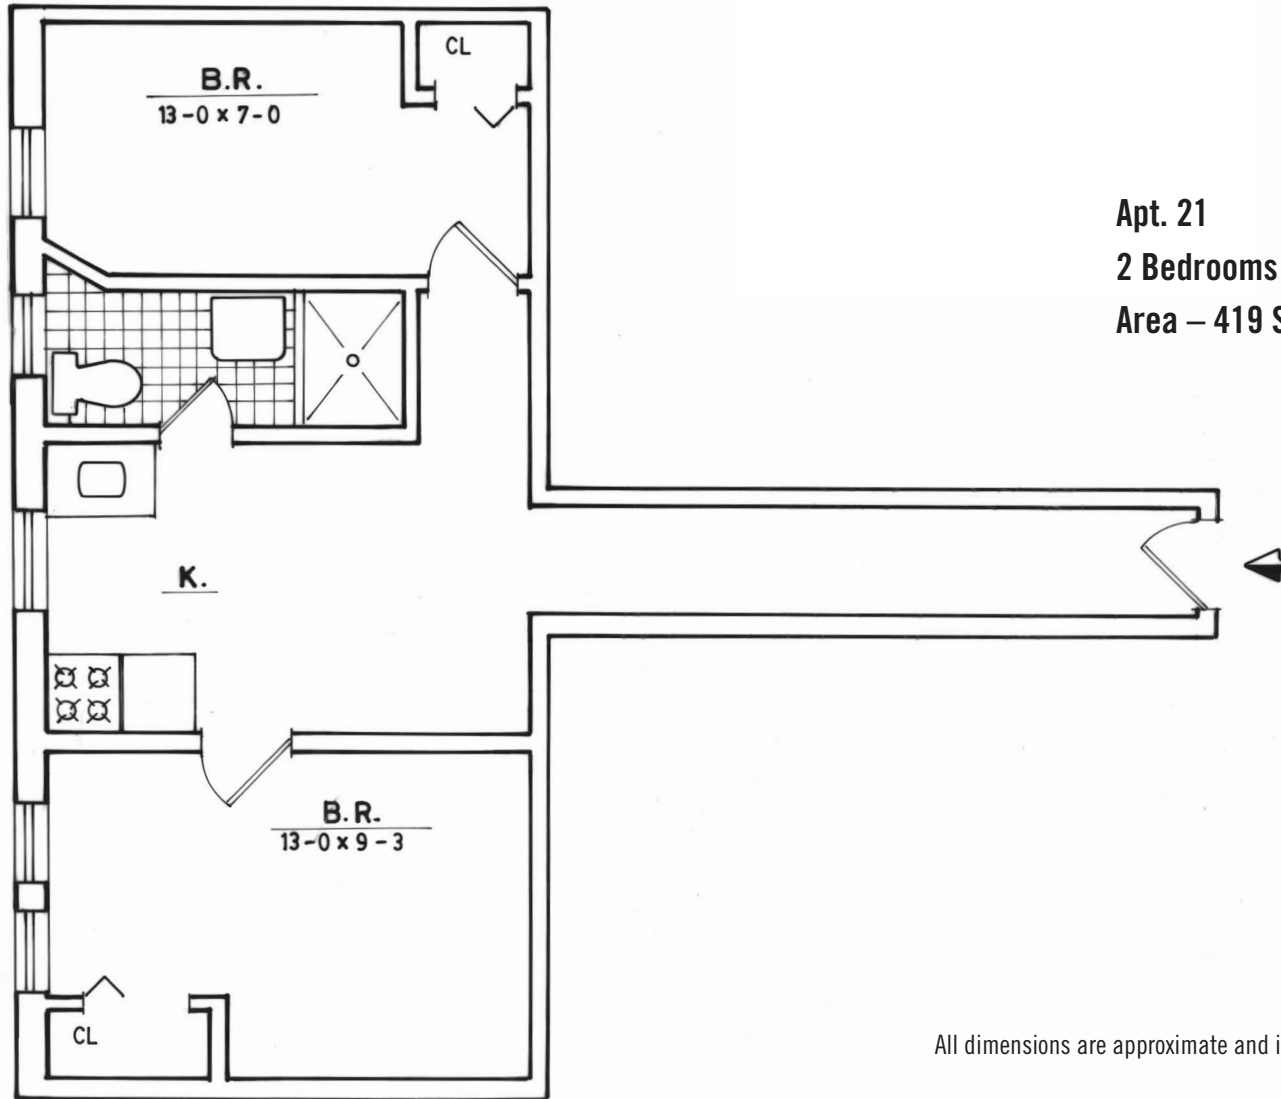

Year Built: 1920

Number of Stories: 6

Number of Units: 34

Unit Types:
11 One Bedroom
17 Two Bedrooms
5 Three Bedrooms
1 Four Bedrooms

Type of Building: Non-Doorman / Walk-up

Apartments: The kitchen has tile floors and appliances include refrigerator and gas stove. Bathrooms contain a toilet, bathtub/shower, vanity and sink.

Laundry: None

Playground: None

Parking Garage: None

Mount Sinai

Real Estate Division

Address: 64-66 East 97th Street, New York, NY 10029

All dimensions are approximate
and individual floor plans may vary.

Mount Sinai Real Estate Division

Address: 64-66 East 97th Street, New York, NY 10029

Apt. 21
2 Bedrooms
Area – 419 Sq Ft

All dimensions are approximate and individual floor plans may vary.