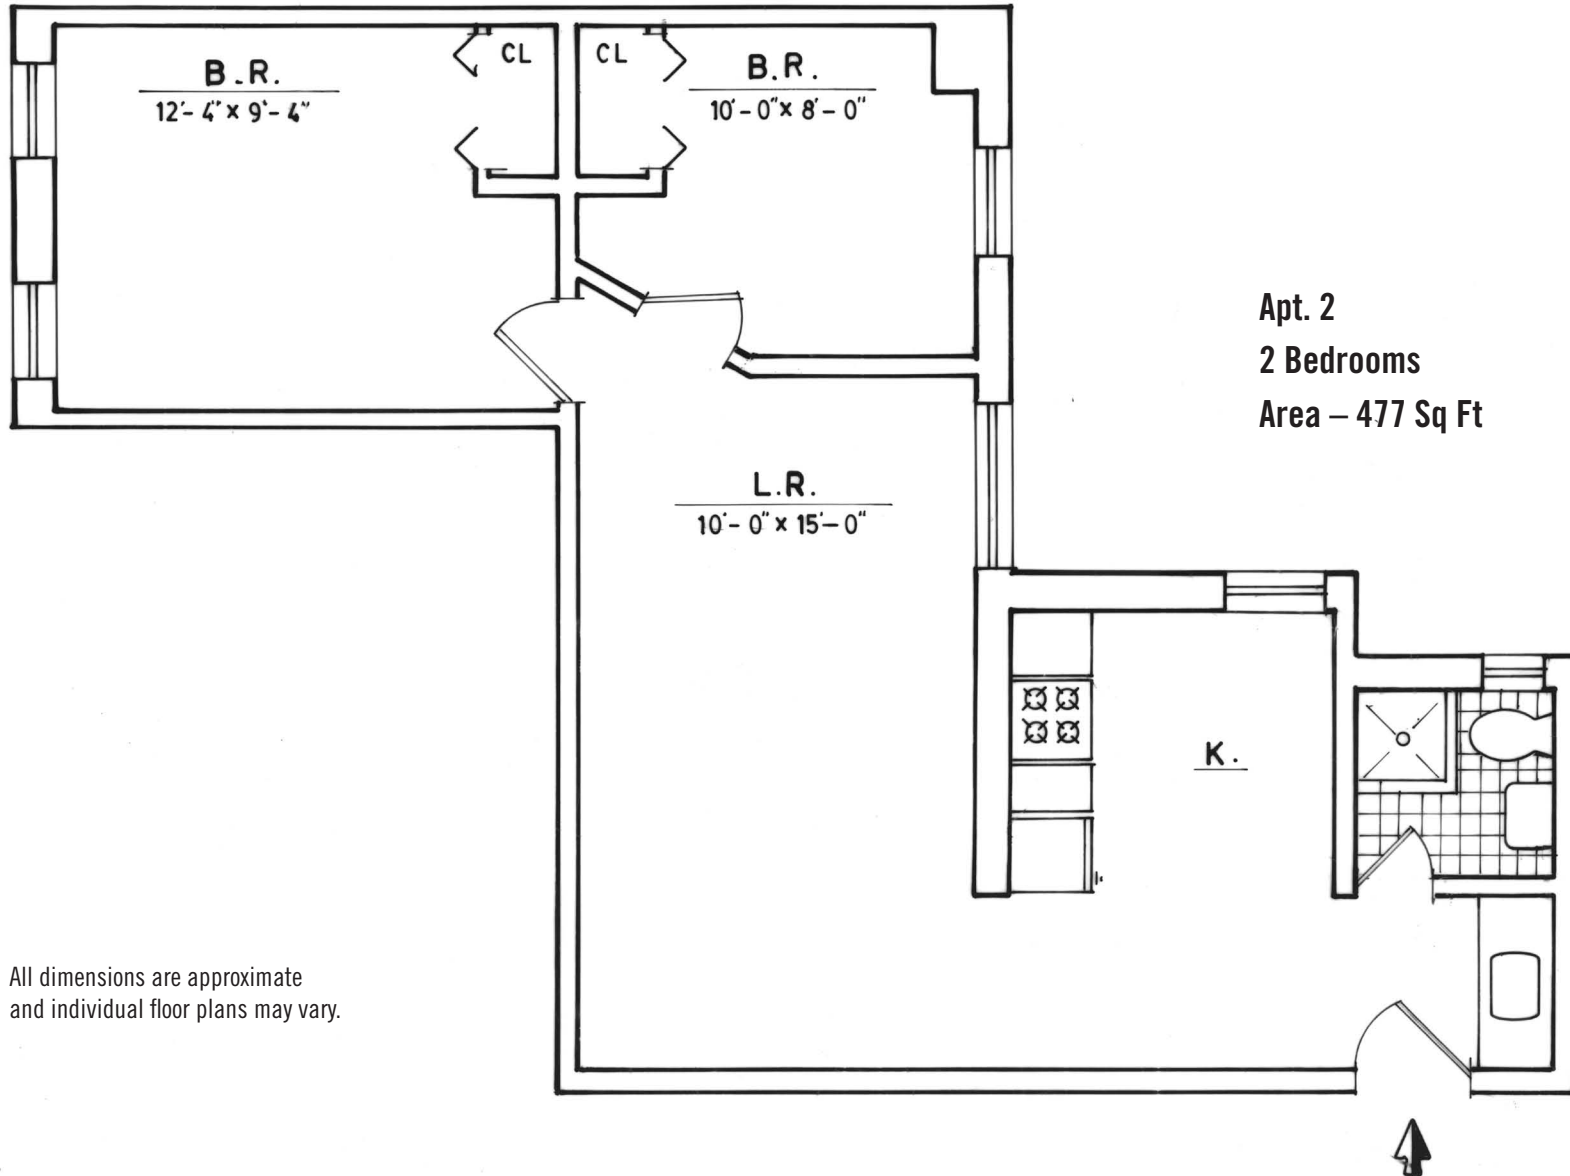

Year Built: 1920

Number of Stories: 6

Number of Units: 34

Unit Types:
11 One Bedroom
17 Two Bedrooms
5 Three Bedrooms
1 Four Bedrooms

Type of Building: Non-Doorman / Walk-up

Apartments: The kitchen has tile floors and appliances include refrigerator and gas stove. Bathrooms contain a toilet, bathtub/shower, vanity and sink.

Laundry: None

Playground: None

Parking Garage: None

Mount Sinai

Real Estate Division

Address: 64-66 East 97th Street, New York, NY 10029

All dimensions are approximate
and individual floor plans may vary.

Mount Sinai Real Estate Division

Address: 64-66 East 97th Street, New York, NY 10029

Apt. 21
2 Bedrooms
Area – 419 Sq Ft

All dimensions are approximate and individual floor plans may vary.