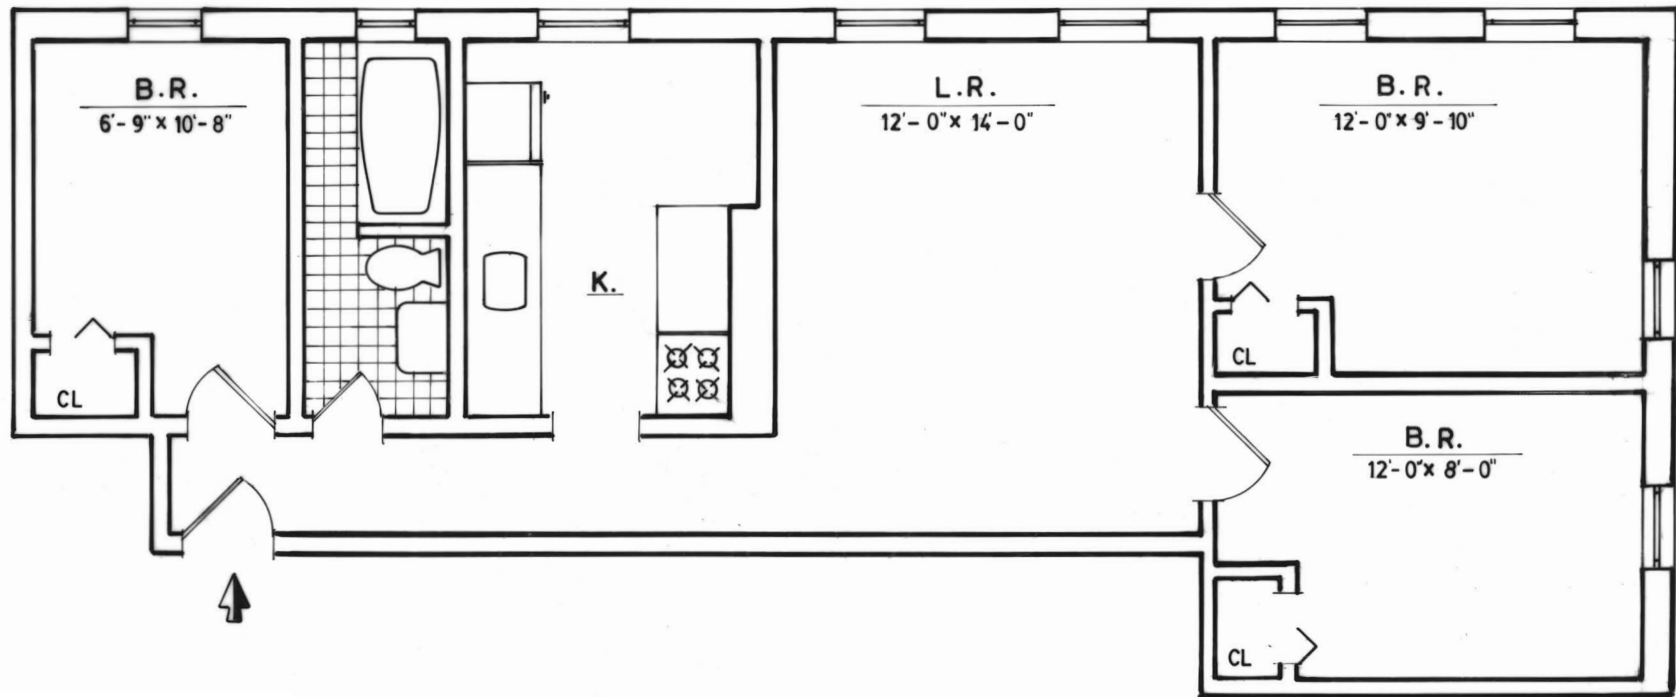

Unit Types: 7 Two Bedrooms
16 Three Bedrooms

Type of Building: Non-Doorman / Walk-up

Apartments: The kitchen has tile floors and appliances include refrigerator and gas stove. Bathrooms contain a toilet, bathtub/shower, vanity and sink.

Laundry: None

Playground: None

Parking Garage: None

For further information please e-mail
housing@mountsinai.org

Mount Sinai

Real Estate Division

Address: 71 East 97th Street, New York, NY 10029

Apt. 22
3 Bedrooms
Area – 625 Sq Ft

All dimensions are approximate and individual floor plans may vary.