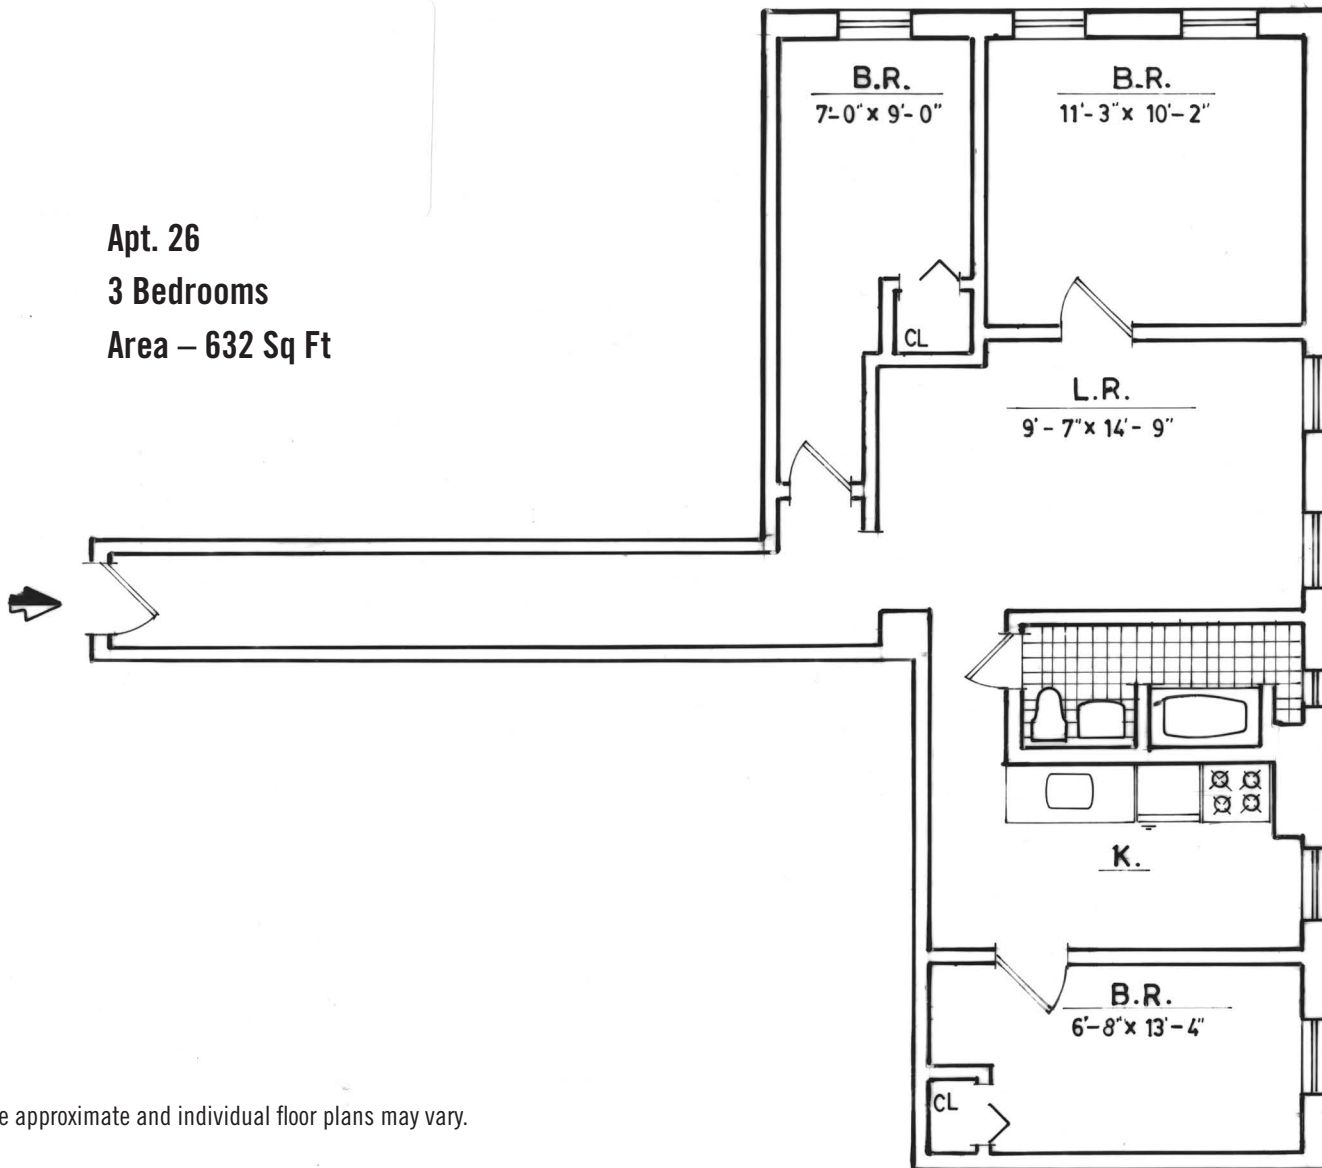

Year Built: 1920

Number of Stories: 6

Number of Units: 27

Unit Types:
1 One Bedroom
10 Two Bedrooms
16 Three Bedrooms

Type of Building: Non-Doorman / Walk-up

Apartments: The kitchen has tile floors and appliances include refrigerator and gas stove. Bathrooms contain a toilet, bathtub/shower, vanity and sink.

Laundry: None

Playground: None

Parking Garage: None

Mount Sinai

Real Estate Division

Address: 72-74 East 97th Street, New York, NY 10029

Apt. 22
2 Bedrooms
Area – 622 Sq Ft

All dimensions are approximate and individual floor plans may vary.

Mount Sinai Real Estate Division

Address: 72-74 East 97th Street, New York, NY 10029

Apt. 26
3 Bedrooms
Area – 632 Sq Ft

All dimensions are approximate and individual floor plans may vary.