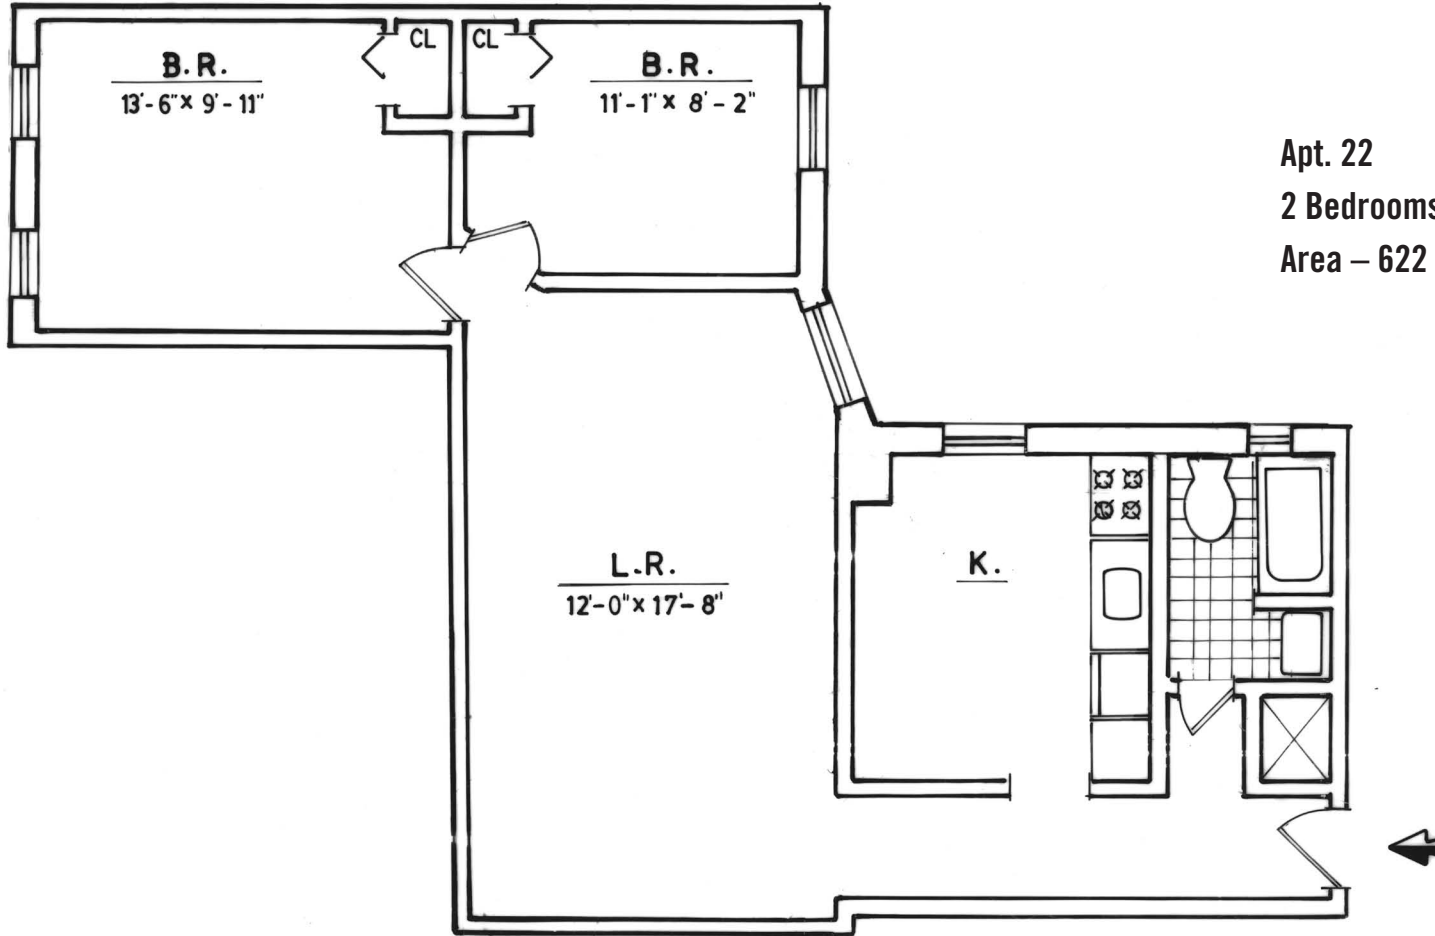

Year Built: 1920

Number of Stories: 6

Number of Units: 27

Unit Types:
1 One Bedroom
10 Two Bedrooms
16 Three Bedrooms

Type of Building: Non-Doorman / Walk-up

Apartments: The kitchen has tile floors and appliances include refrigerator and gas stove. Bathrooms contain a toilet, bathtub/shower, vanity and sink.

Laundry: None

Playground: None

Parking Garage: None

Mount Sinai

Real Estate Division

Address: 72-74 East 97th Street, New York, NY 10029

Apt. 22
2 Bedrooms
Area – 622 Sq Ft

All dimensions are approximate and individual floor plans may vary.

Mount Sinai Real Estate Division

Address: 72-74 East 97th Street, New York, NY 10029

Apt. 26
3 Bedrooms
Area – 632 Sq Ft

All dimensions are approximate and individual floor plans may vary.