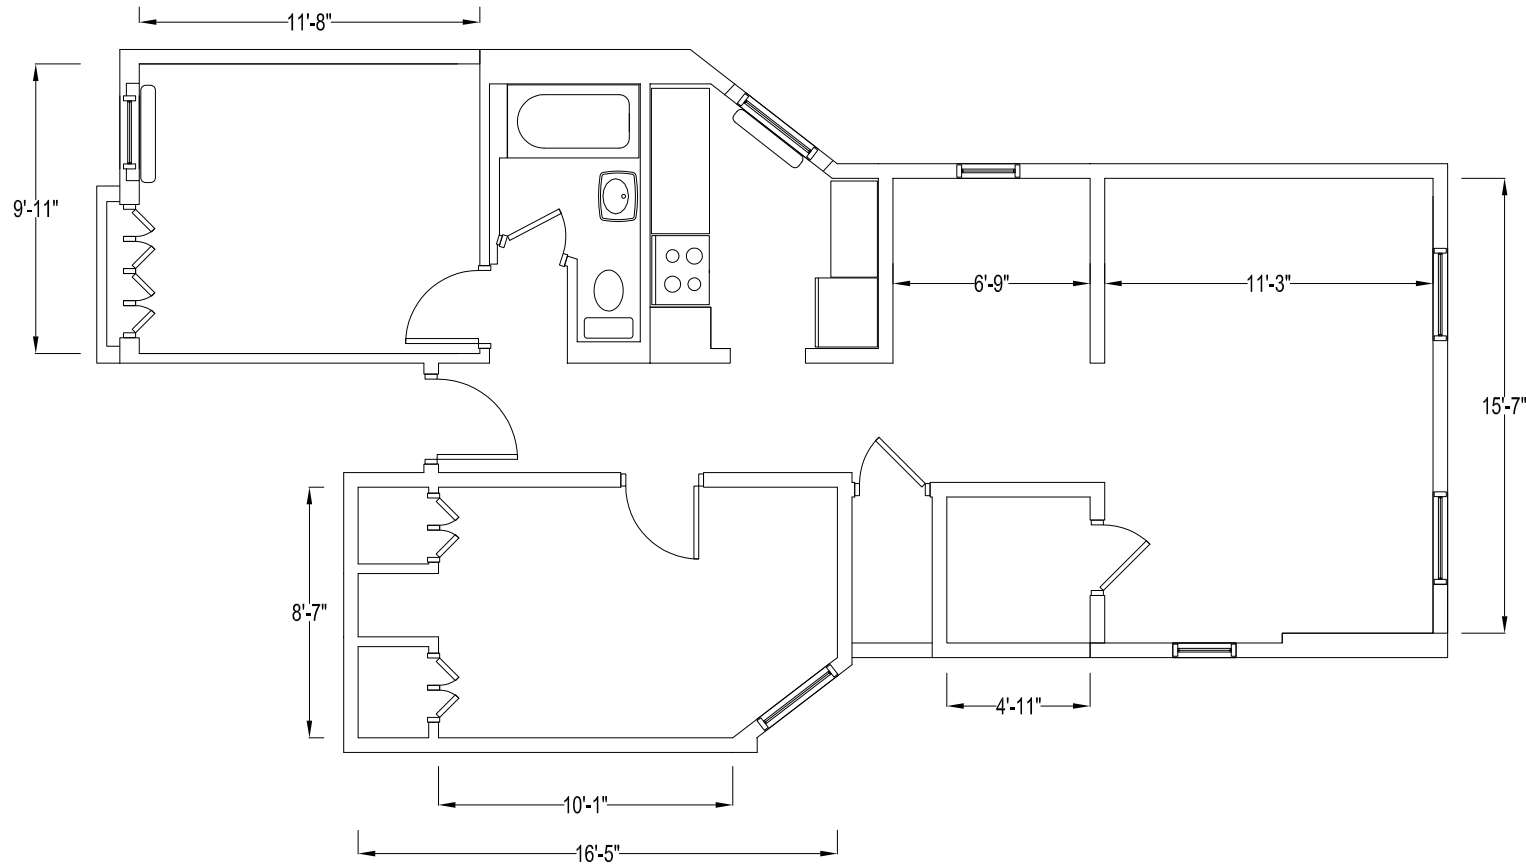

Laundry: None

Playground: None

Parking Garage: None

For further information please e-mail
housing@mountsinai.org

Mount Sinai

Real Estate Division

Address: 1411 Madison Avenue, New York, NY 10029

S Line
3 Bedrooms
Area – 679 Sq Ft

All dimensions are approximate and individual floor plans may vary.